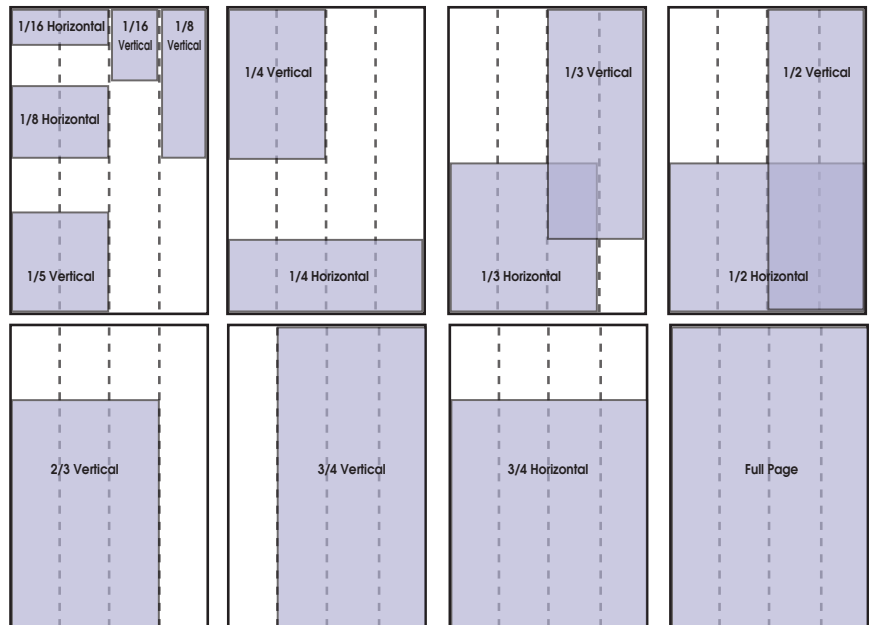

(Non-Profit Rate)

**Get a 10%
DISCOUNT**

with automatic
credit card
payments,
debited monthly.

**No paperwork
No postage
It's Easy!**

Valid with frequency order of
six or more insertions.

Insert Flyer or Tabloid:

FLYER \$350
(8.5 x 11 folded single)

Tabloid \$490
(fits into Eagle)

Printing priced separately

Ad Sizes and Dimensions

Market Place	Listing with 5 lines & logo	
1/16 Page	Horizontal	4.8 x 1.8"
	Vertical	2.3 x 3.5"
1/8 page	Horizontal	4.8 x 3.5"
	Vertical	2.3 x 7.25"
1/5 page	Vertical	4.8 x 5"
1/4 Page	Horizontal	4.8 x 7.25"
	Vertical	9.83 x 3.5"
1/3 Page	Horizontal	7.31 x 7.25"
	Vertical	4.8 x 11"
1/2 Page	Horizontal	9.83 x 7.25"
	Vertical	4.8 x 15"
2/3 Page	Vertical	7.31 x 11"
3/4 Page	Horizontal	9.83 x 11"
	Vertical	7.31 x 15"
Full Page	Vertical	9.83 x 15"
Page Sponsor	Top of page size varies Bottom Ad 9.83 x 3"	